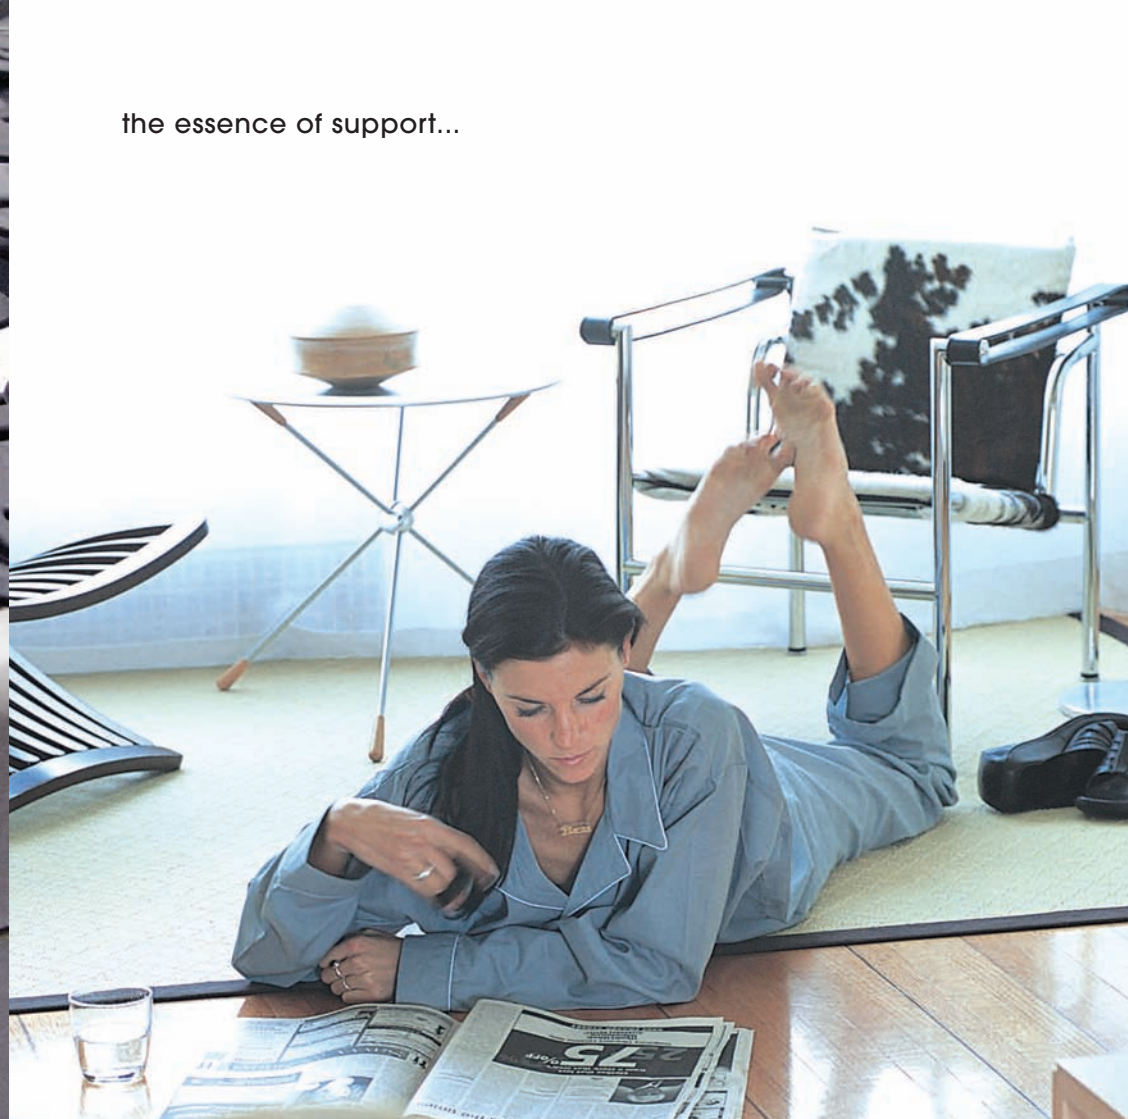

the essence of support...