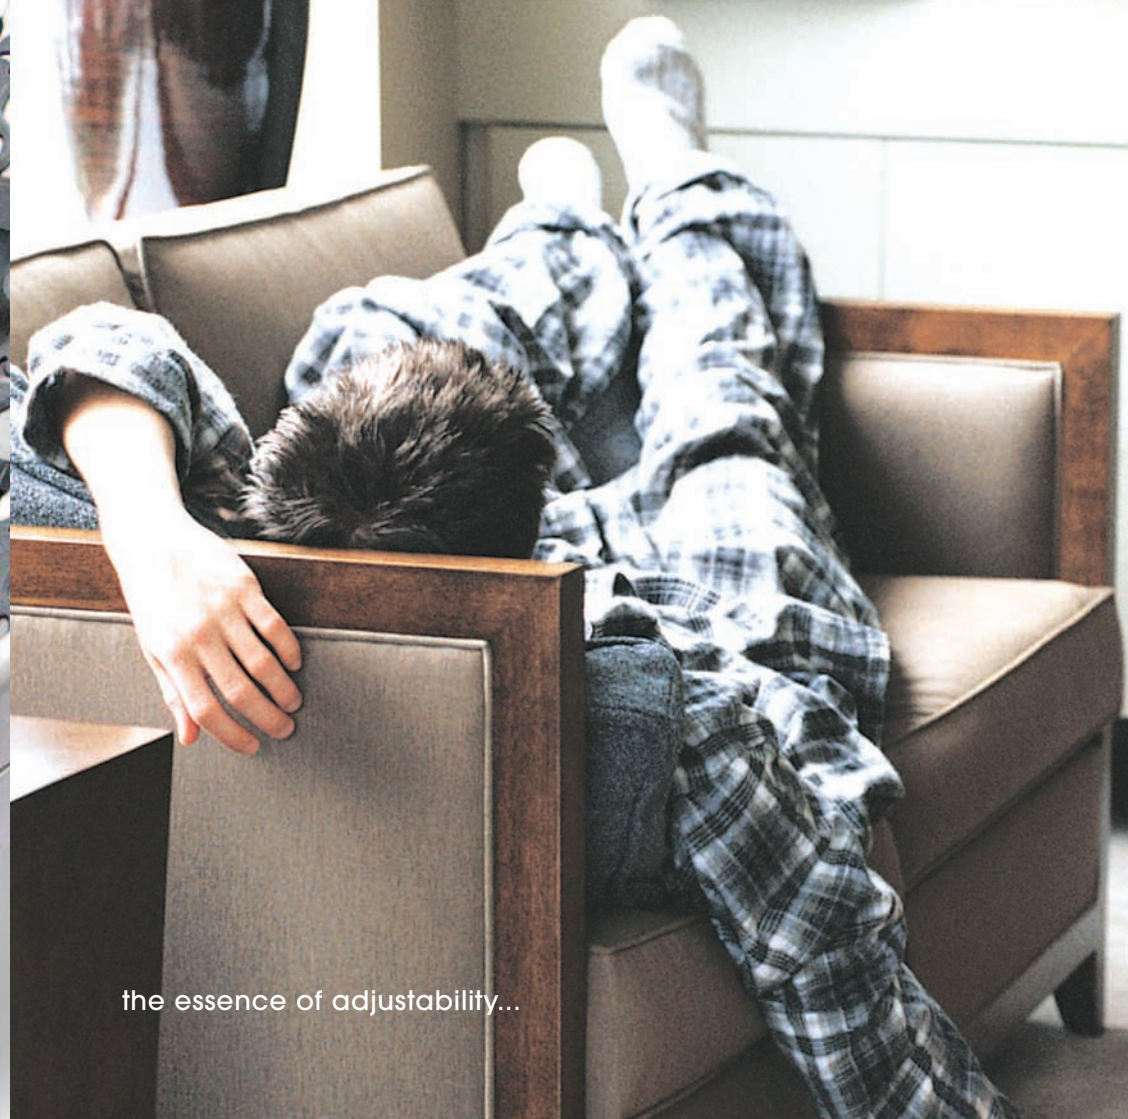

the essence of adjustability...